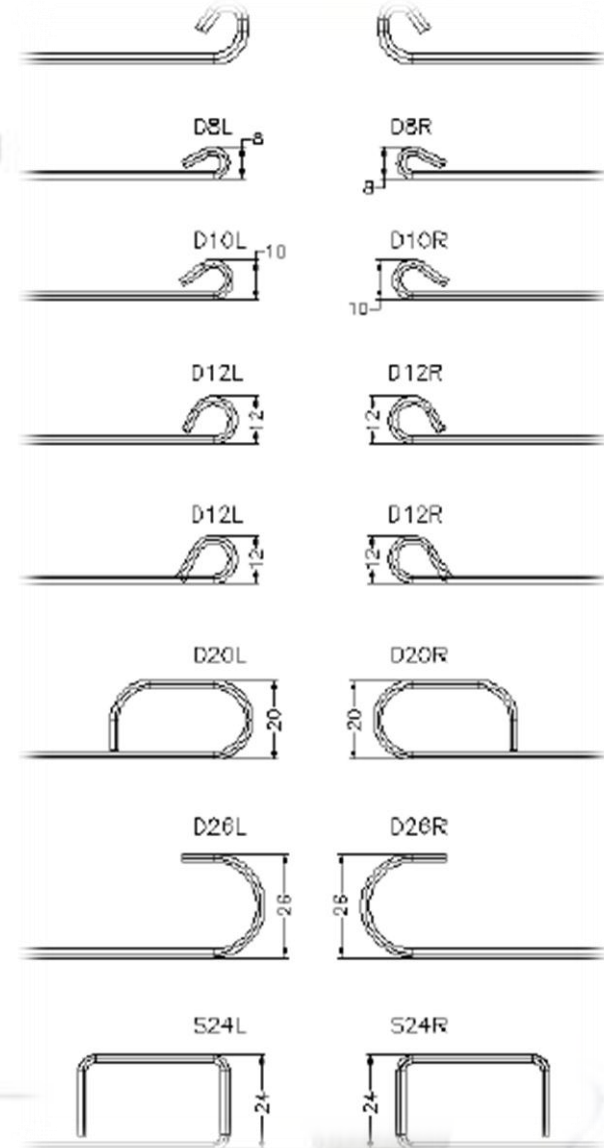

TBE

T. BUTLER ENGINEERING LTD

Competitiveness through innovation

MULTIBEND (HIGH SPEED SERIES) RANGE OF MACHINERY

- Touch Screen Programming – TBE Systems
- Standard, Globally Available Allen Bradley Controls
- Developed to Facilitate Rapid Production of Large Volumes

STANDARD WIRE END CONFIGURATION OPTIONS